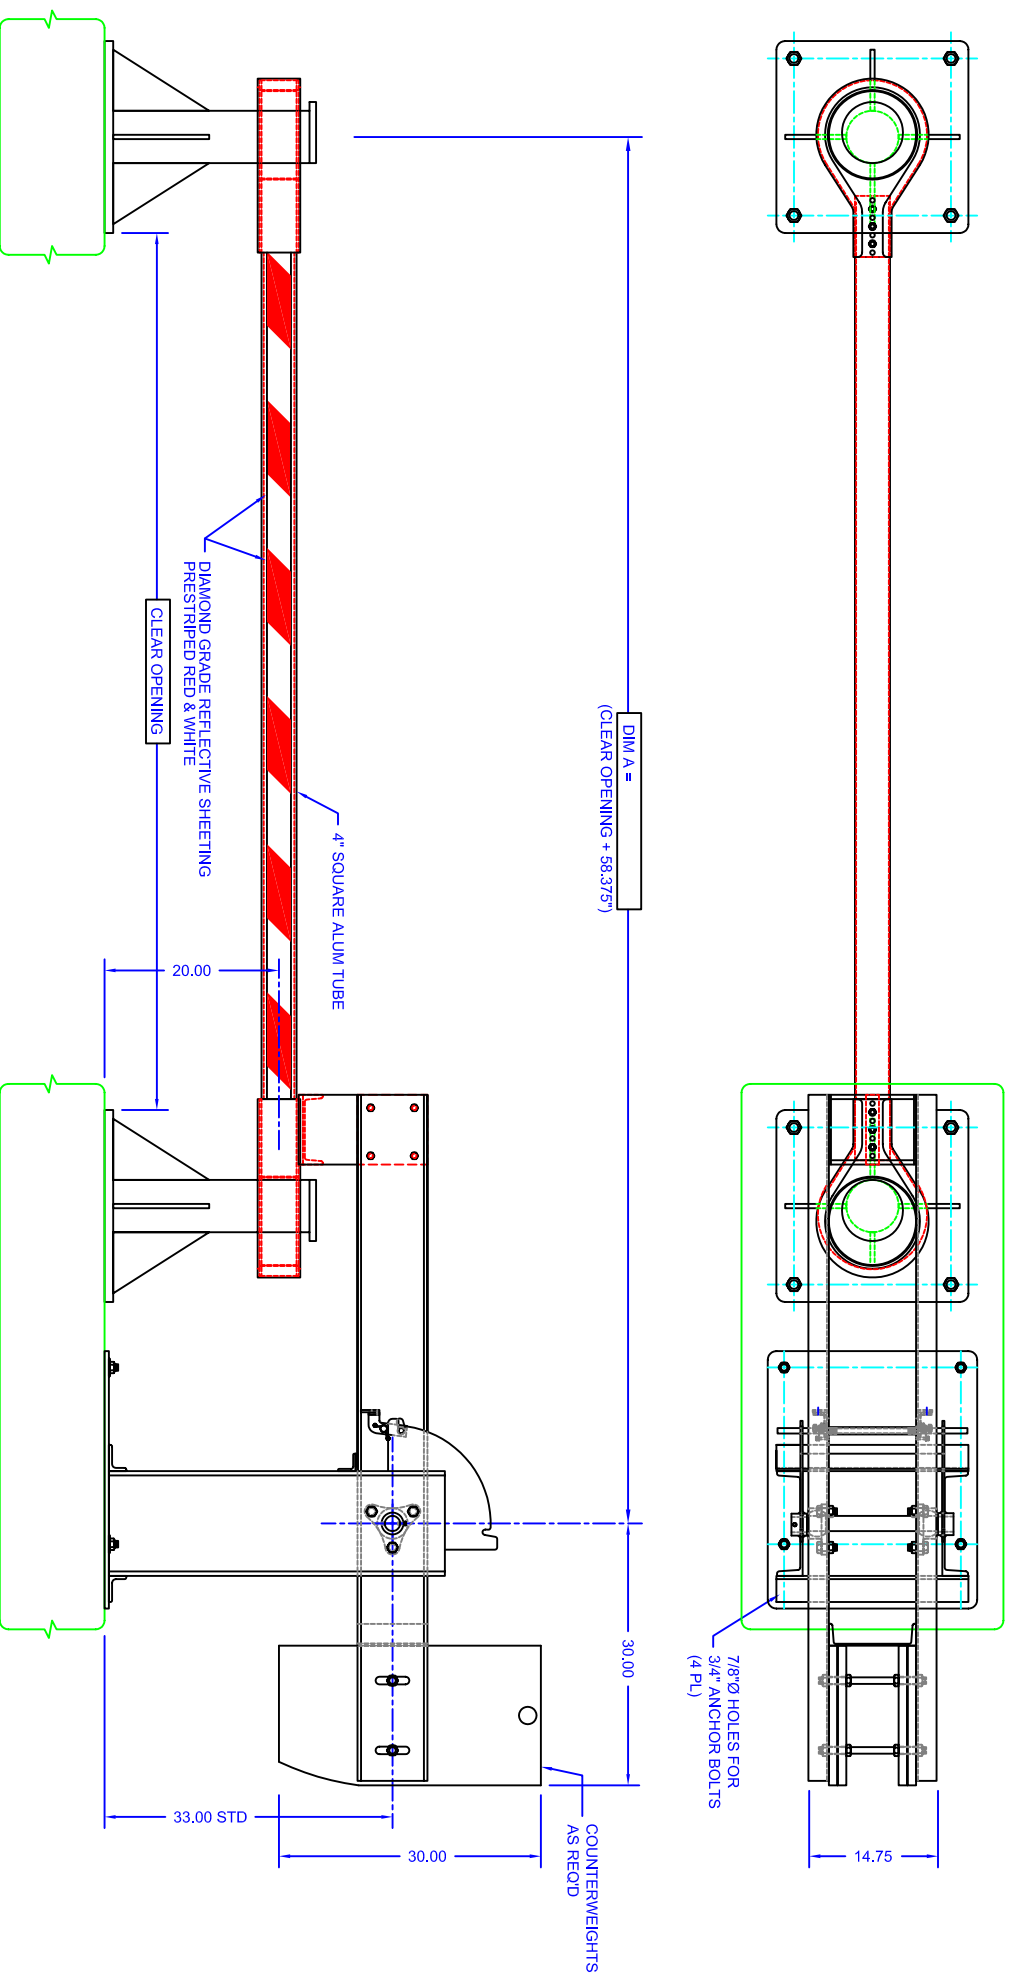

VR-M3 VERTICAL BARRIER GATE

Basic Dimensions

TOLL FREE 888-560-2060

VR-M3 Basic Dimensions
© 2006 B&B Roadway. All Rights Reserved.

WARNING GATES