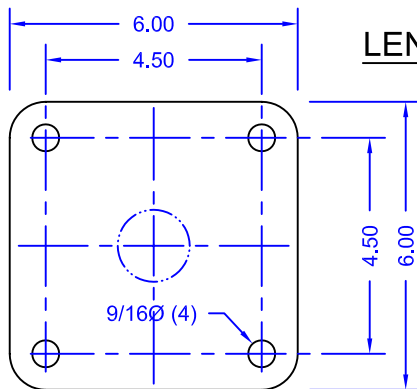

SS4 Swing Span Light Basic Dimensions

FIXTURE SECTION

LENS PATTERN

MOUNTING PATTERN

BASIC DIMENSIONS