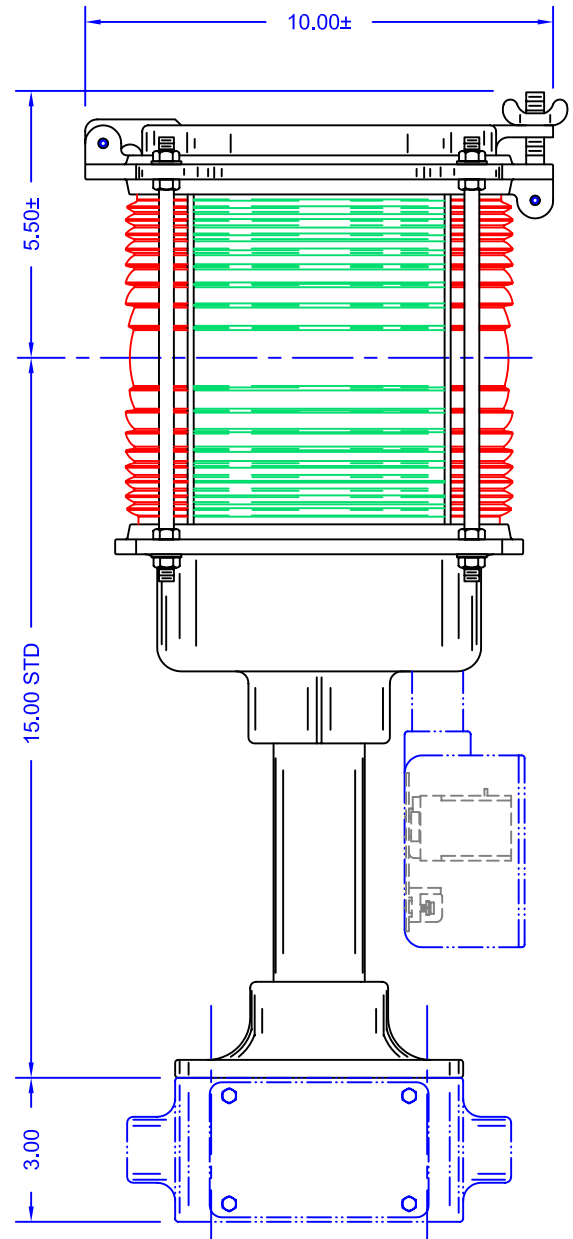

SS4 Swing Span Light Basic Dimensions

FIXTURE SECTION

LENS PATTERN

MOUNTING PATTERN

BASIC DIMENSIONS