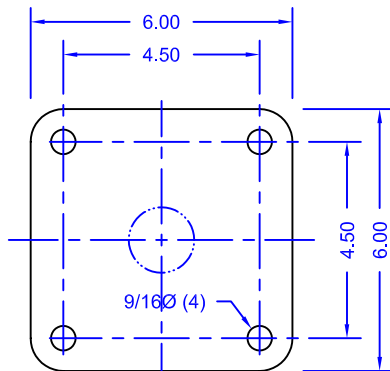

SS SWING SPAN LIGHT

Basic Dimensions

FIXTURE SECTION

MTG PATTERN

OVERALL DIMENSIONS