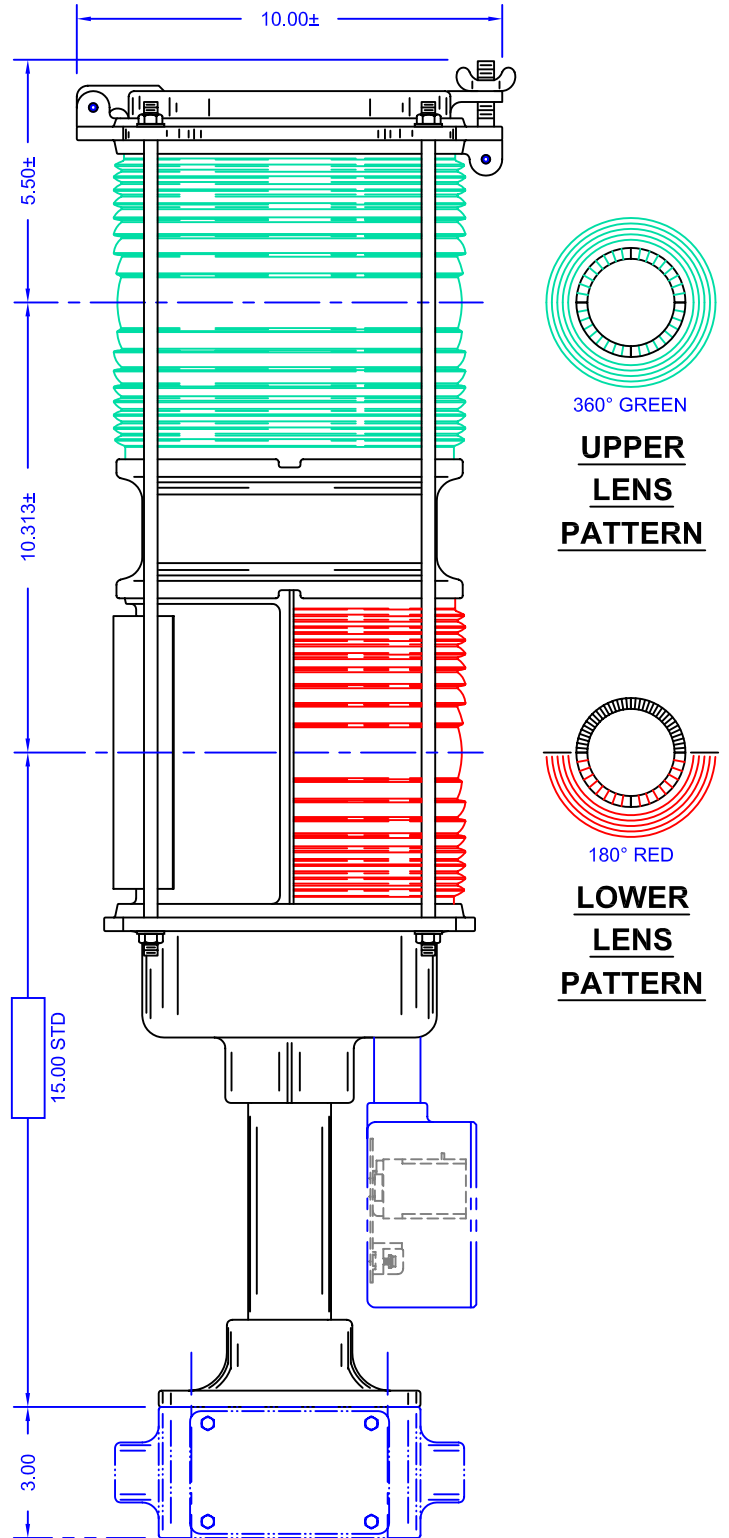

SS SWING SPAN LIGHT

Basic Dimensions

FIXTURE SECTION

MTG PATTERN

OVERALL DIMENSIONS