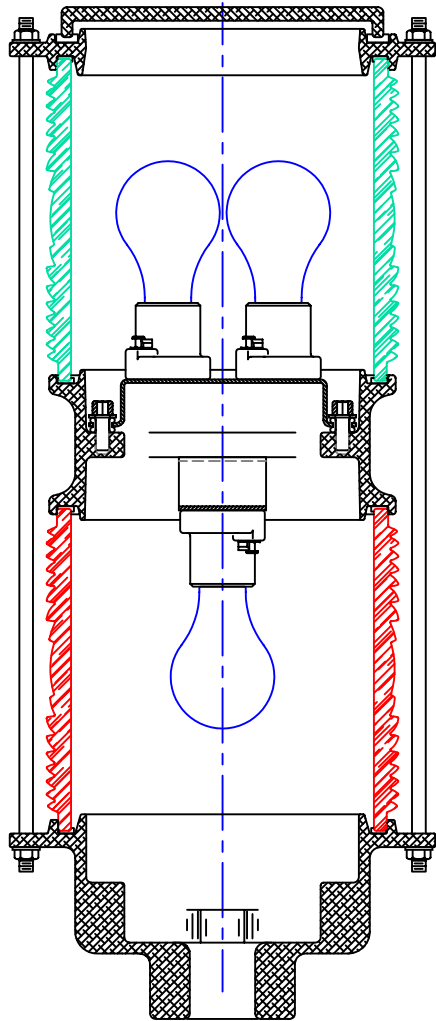

SS SWING SPAN LIGHT

Basic Dimensions

FIXTURE SECTION

MTG PATTERN

OVERALL DIMENSIONS