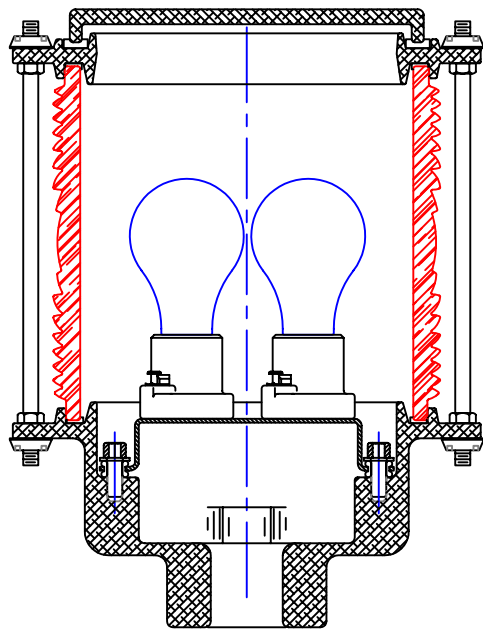

PL-VR Pier Light Basic Dimensions

FIXTURE SECTION

MTG PATTERN

OVERALL DIMENSIONS