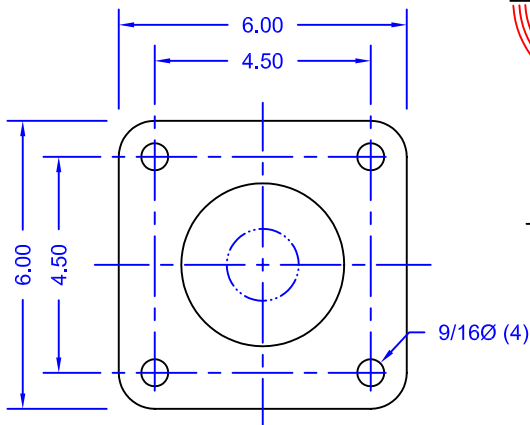

PL-VR Pier Light Basic Dimensions

FIXTURE SECTION

MTG PATTERN

OVERALL DIMENSIONS