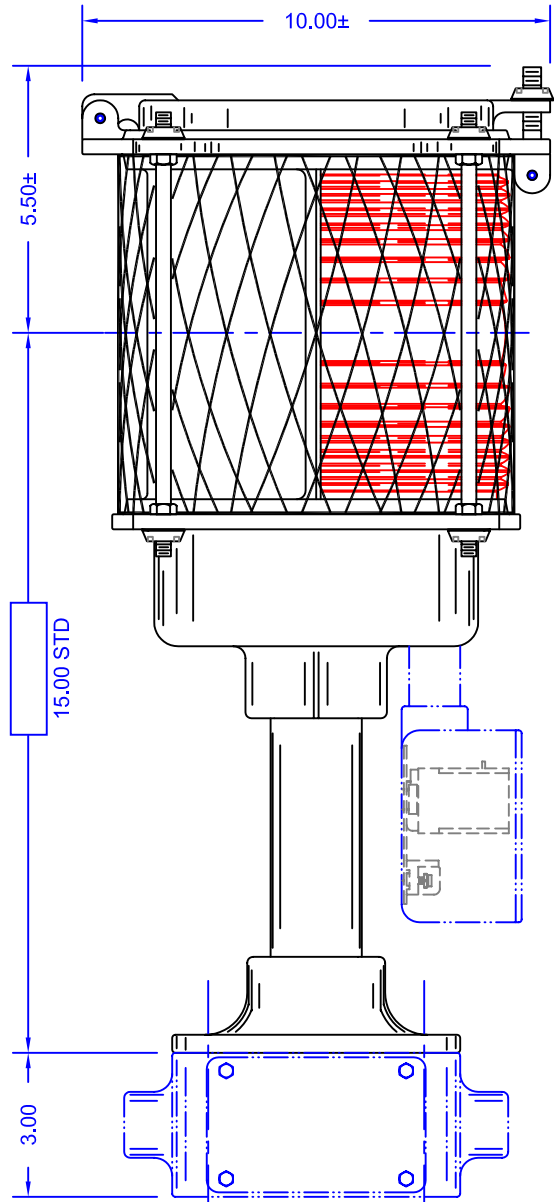

PL-VR Pier Light Basic Dimensions

FIXTURE SECTION

MTG PATTERN

OVERALL DIMENSIONS