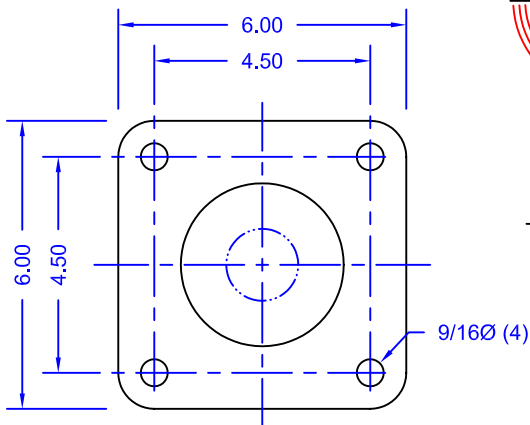

PL PIER LIGHT Basic Dimensions

FIXTURE SECTION

MTG PATTERN

180° RED
**LENS
PATTERN**

OVERALL DIMENSIONS