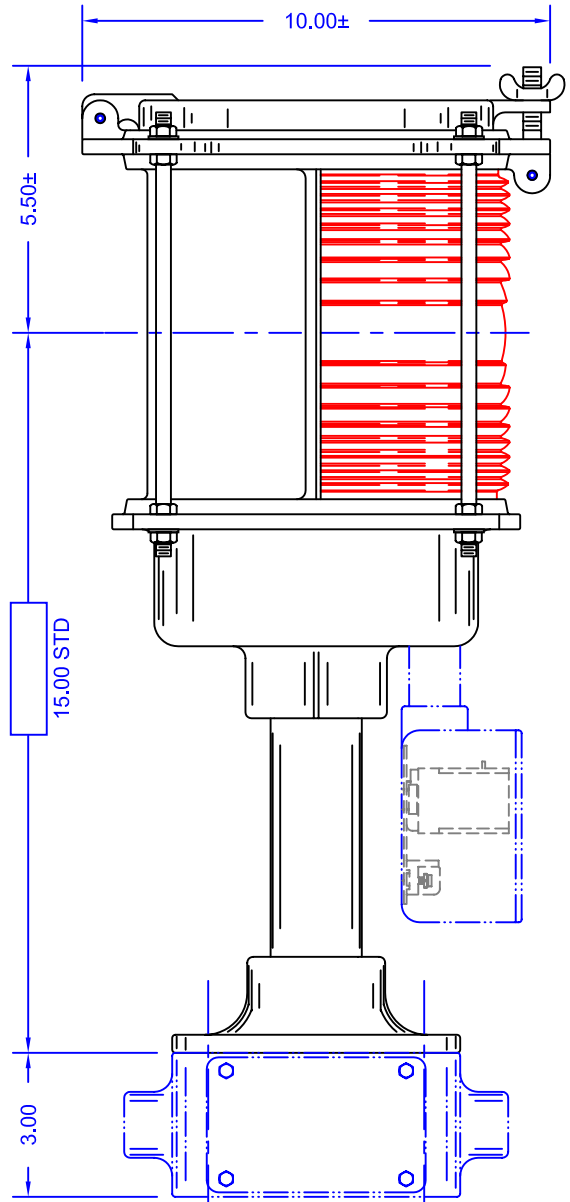

PL PIER LIGHT Basic Dimensions

FIXTURE SECTION

MTG PATTERN

180° RED
**LENS
PATTERN**

OVERALL DIMENSIONS