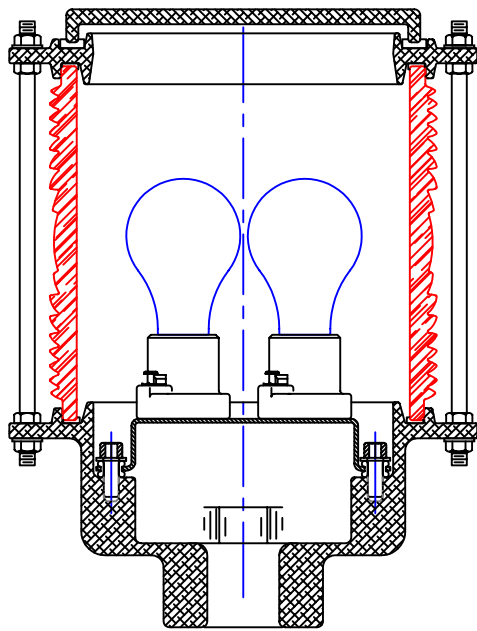

PL PIER LIGHT Basic Dimensions

FIXTURE SECTION

MTG PATTERN

180° RED
**LENS
PATTERN**

OVERALL DIMENSIONS