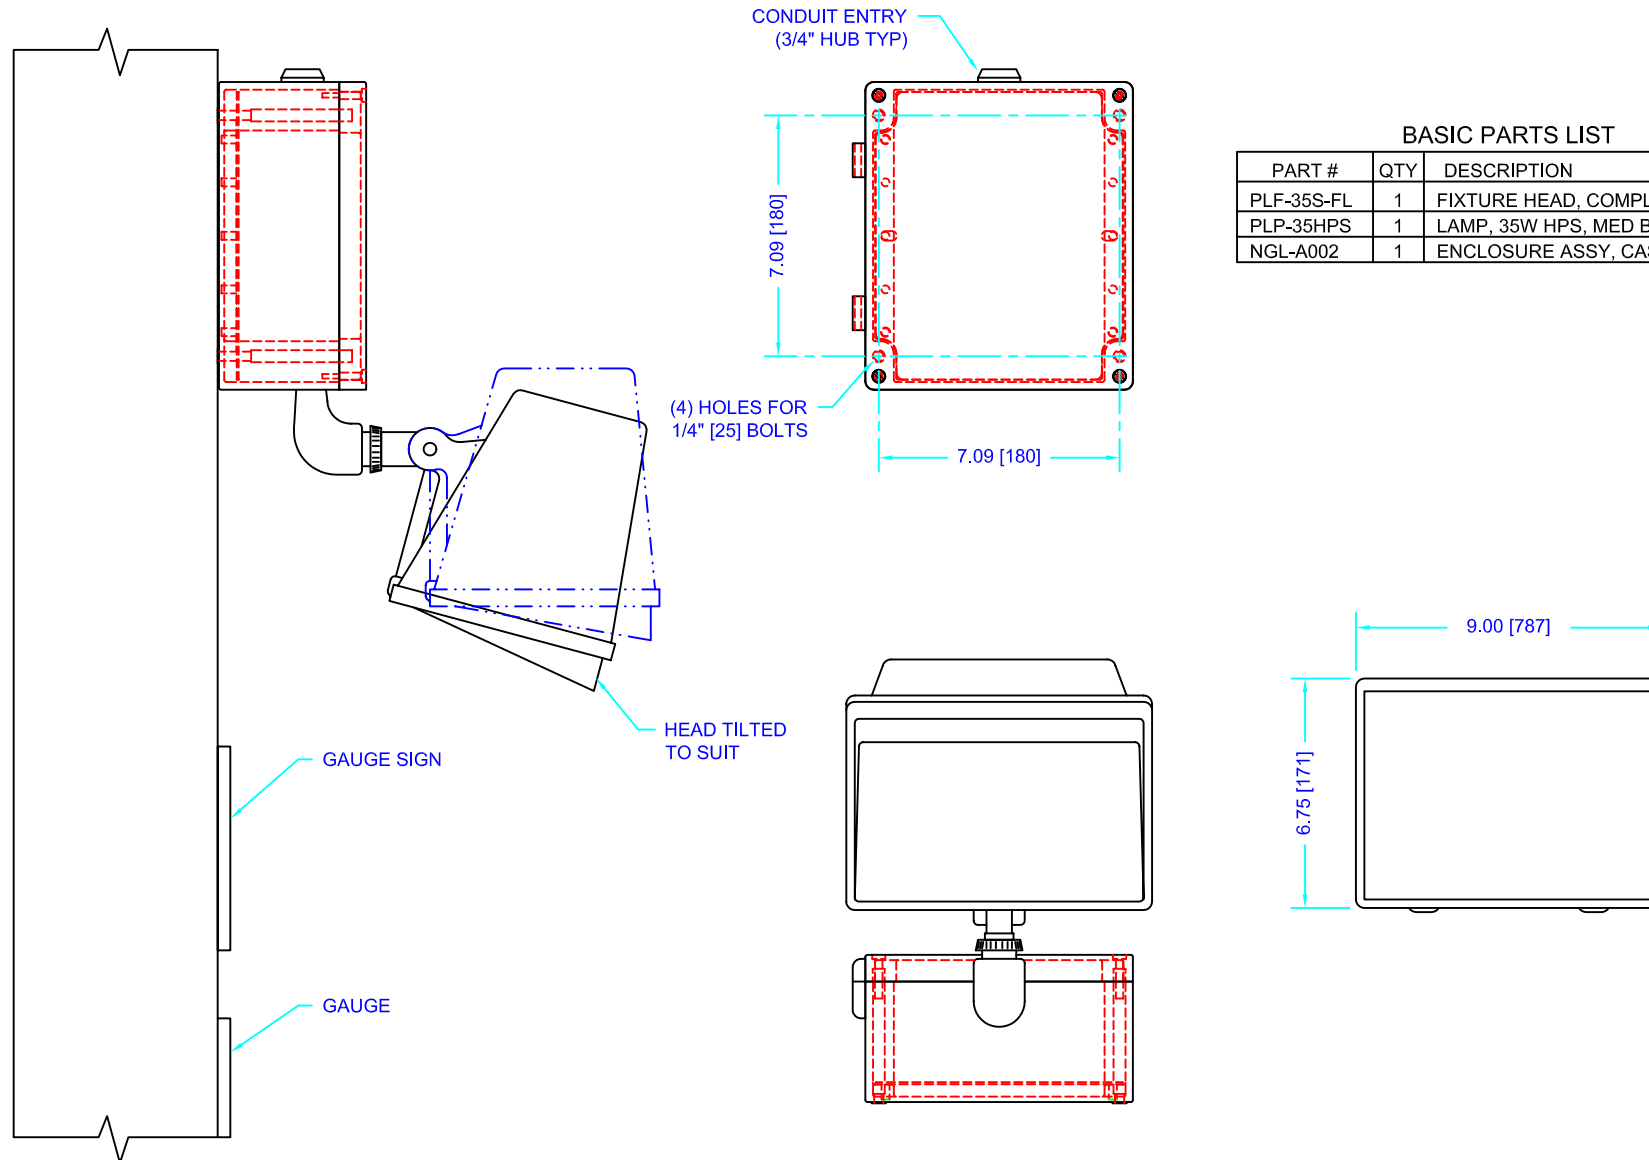

GL GAUGE LIGHT

Basic Dimensions

BASIC PARTS LIST

PART #	QTY	DESCRIPTION
PLF-35S-FL	1	FIXTURE HEAD, COMPLETE
PLP-35HPS	1	LAMP, 35W HPS, MED BASE
NGL-A002	1	ENCLOSURE ASSY, CAST ALUM