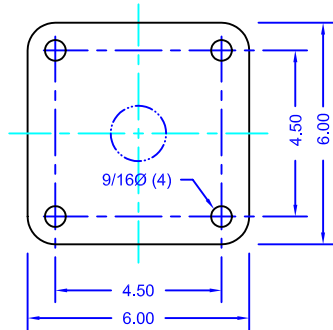

# BS Bascule Light Basic Dimensions

## OVERALL DIMENSIONS

**MTG PATTERN**

## FIXTURE SECTION